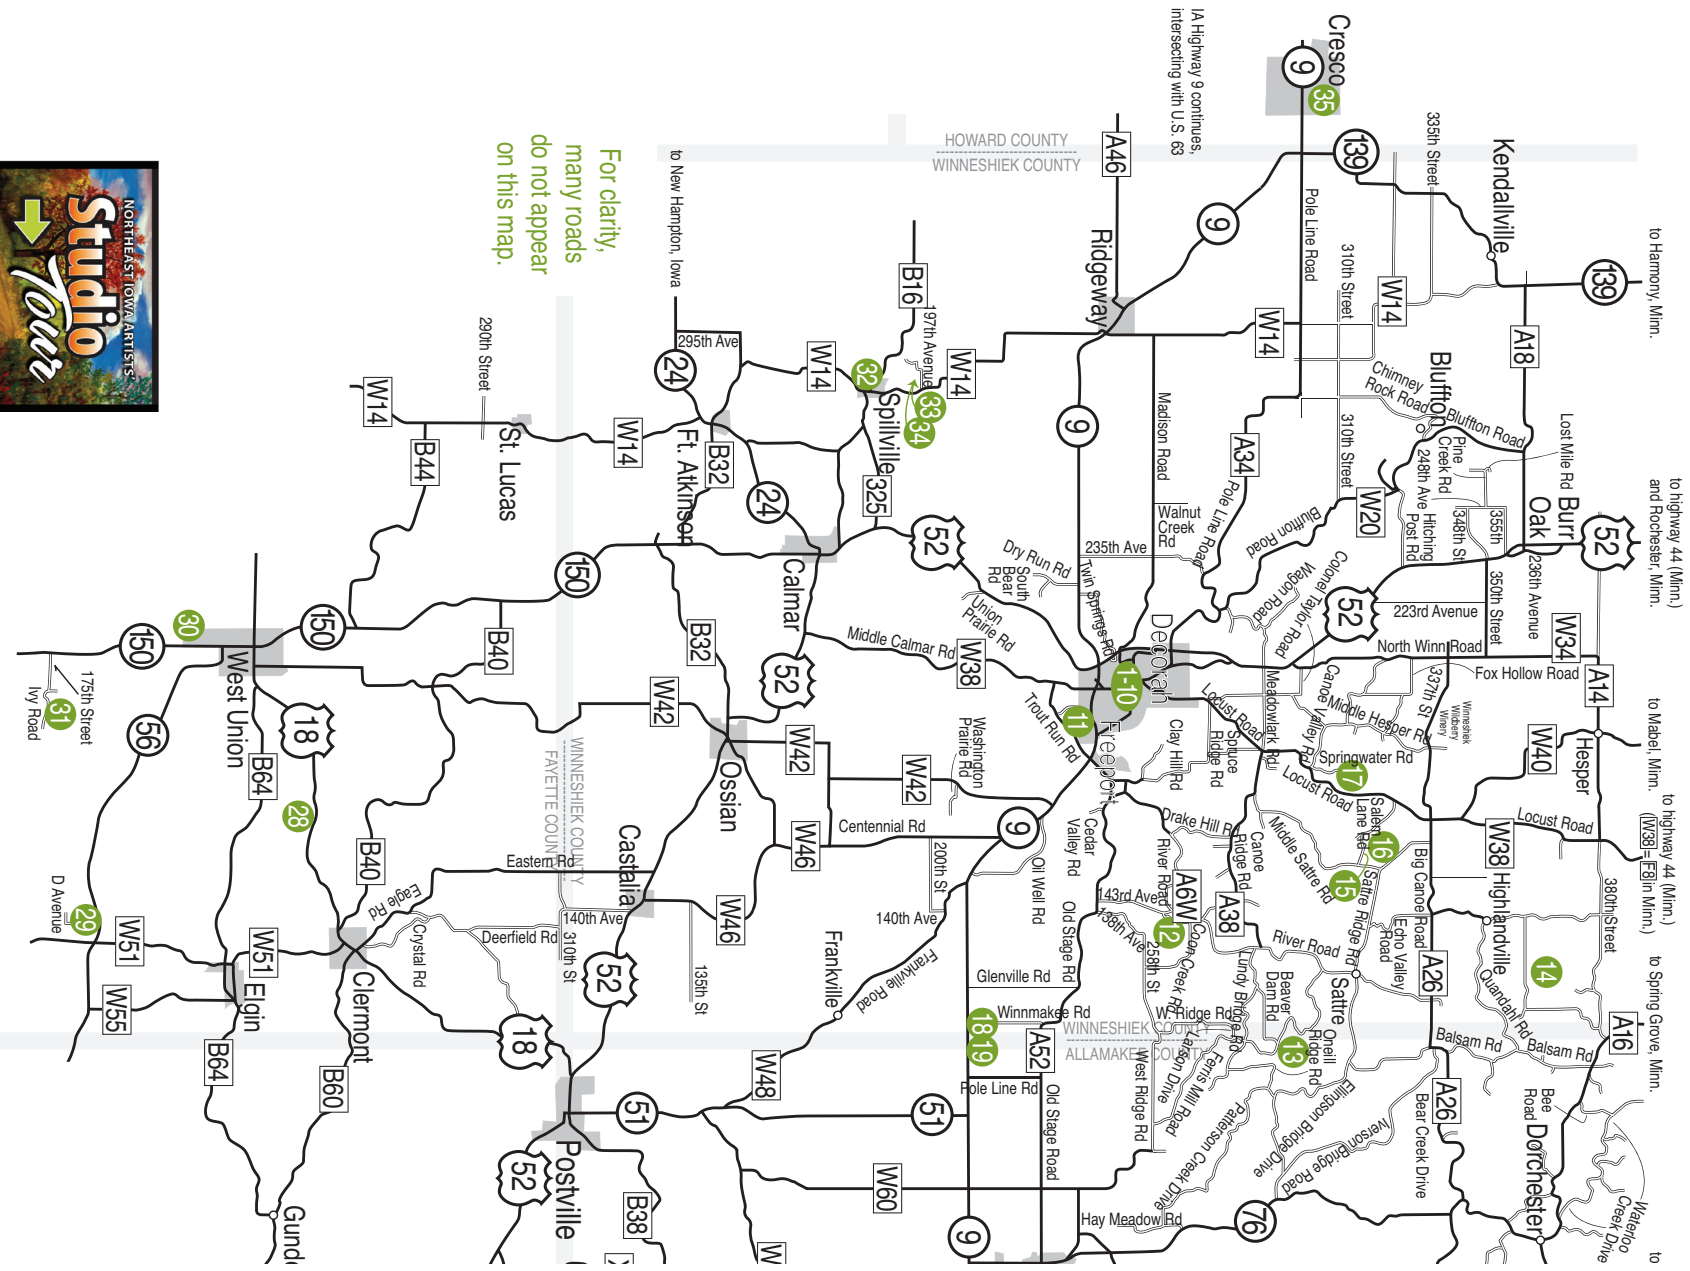

Midwest Artisans Group  
227 N. Elm St., Cresco 43.374667 -92.1182485  
Arthaus—Artists Preview Show  
107 West Broadway, DecoraH 43.3020987 -91.7889884

Drive carefully. Part of the charm of Northeast Iowa are the narrow, curvaceous, hilly roads.