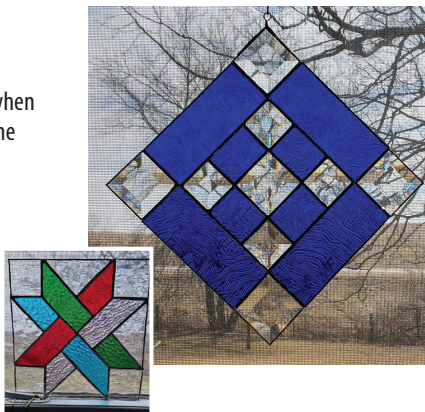

19. Brian Malaise **
Stained Glass

Colors of stained glass dance when hit by the sun. Come and see the pretty sun catchers.

Driftless Stained Glass & More
1186 State Highway 9
Decorah, IA 52101
(515) 835-0606
driftlessstainedglass2024@gmail.com

26. Andrew J. Wroble Δ*†
Hosting Douglas Dawson (#27)
Brushed Ink on Paper

Tree growth inspires line, shape, and abstract notion in expressive, original, brushed ink drawing.

Andrew J. Wroble – Fine Art
416 Luster Heights Road
Harpers Ferry, IA 52146
(608) 306-2179
insta@inkwashwroble
inkwash@andrewjwroble.com
www.andrewjwroble.com