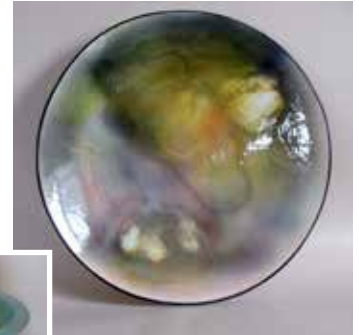

17. David Dobson Δ#* Clay

Low-fire wheel-thrown and slab-built ware and wall hangings.

David Dobson Ceramic Artist
3425 U.S. Highway 52
Decorah, IA 52101
(563) 735-5836
dpd59.5@gmail.com

Exhibiting at Gloe Studio (#4)