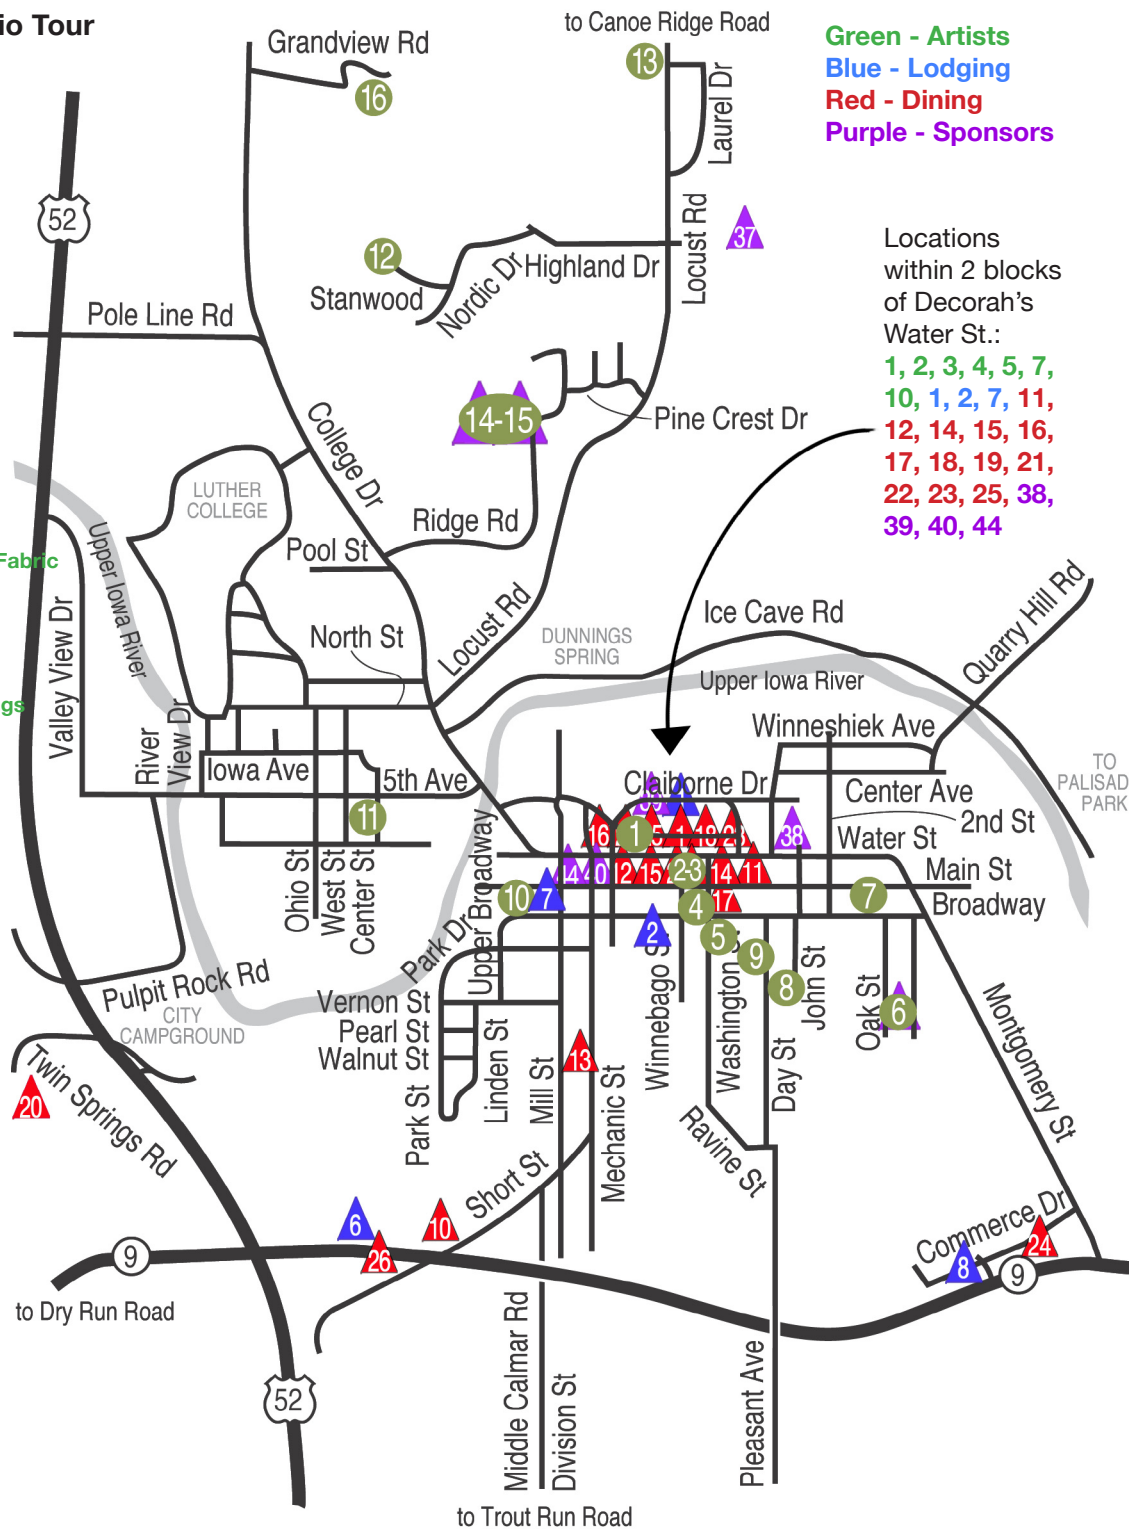

Northeast Iowa Artists' Studio Tour

October 7, 8 & 9, 2011

Open daily 10am to 5pm

Map 2 in Decorah

Artists in Decorah with their medium.
Outside Decorah information on map 1.

1. **Kris Henderson**Δ Fused Glass**
  43.304347 -91.78847
2. **Douglas A. Eckheart* Painting**
  43.303906 -91.786344
3. **Robbie Brokken* Jewelry**
  43.303906 -91.786344
4. **Tony DeRouin Leather**
  43.3041119 -91.7858974
5. **Rachelle Branum/Lea LovelaceΔ† Fabric**
  43.302933 -91.786056
6. **Jeanine ScheffertΔ†≈ Painting**
  43.29944990 -91.77866911
7. **John Kjome**Δ Furniture/Furnishings**
  43.30244777 -91.77909952
8. **Karen Haas MisseldineΔ Pottery**
  43.29995407 -91.78248488
9. **Pam Kester Jewelry**
  43.300709 -91.7839709
10. **Elisabeth Maurland# Pottery**
  43.303014 -91.794233
11. **Vel Luse* Wood**
  43.30523324 -91.80028821
12. **Peter Blodgett Clay**
  43.32341 -91.801537
13. **Jennifer Novak* Metal Sculpture**
  43.331719 -91.789238
14. **Mary Ann Gloe≈ Painting**
  43.29995407 -91.78248488
15. **Doug Cole≈ Pottery**
  43.29995407 -91.78248488
16. **Paul CorbinΔ Clay**
  43.329869 -91.801907

- Δ Open other times by appointment.
- # Year-round showroom.
- Handicap accessible.
- ** Handicap accessible with help.
- † Door prize at Artist's studio.
- ≈ Also a Tour Sponsor

Green - Artists
Blue - Lodging
Red - Dining
Purple - Sponsors

Locations within 2 blocks of Decorah's Water St.:
1, 2, 3, 4, 5, 7, 10, 1, 2, 7, 11, 12, 14, 15, 16, 17, 18, 19, 21, 22, 23, 25, 38, 39, 40, 44

DECORAH LODGING AND DINING

1. **HOTEL WINNESHIEK/ALBERT'S RESTAURANT**
  GPS 43.304401, -91.785891
2. **DECORAH LODGING**
2. **B & B ON BROADWAY**
  GPS 43.302121, -91.789073
6. **COUNTRY INN & SUITES**
  GPS 43.2923413, -91.8019509
7. **DUG ROAD INN**
  GPS 43.303053, -91.792543
8. **QUALITY INN & SUITES**
  GPS 43.290589, -91.775771
7. **DECORAH DINING**
10. **CULVERS OF DECORAH**
  GPS 43.2918643, -91.7968084
11. **DON JOSÉ FAMILY MEXICAN RESTAURANT**
  GPS 43.304038, -91.784549
12. **EDE'S & THE ANGRY PICKLE**
  GPS 43.303911, -91.787828
13. **FAMILY TABLE RESTAURANT**
  GPS 43.295833, -91.791259
14. **HAPPY JOE'S PIZZA & ICE CREAM PARLOR**
  GPS 43.303909, -91.785439
15. **HART'S TEA & TARTS**
  GPS 43.303907, -91.786579
16. **JAVA JOHN'S COFFEEHOUSE**
  GPS 43.304437, -91.789815
17. **LARANA BISTRO**
  GPS 43.303378, -91.7857049
18. **MABE'S PIZZA**
  GPS 43.3042838, -91.7854062
19. **MAGPIE COFFEEHOUSE**
  GPS 43.303492, -91.787102
20. **MCCAFFREY'S DOLCE VITA RESTAURANT & TWIN SPRINGS BAKERY**
  GPS 43.2984877, -91.8135993
21. **ONEOTA COMMUNITY FOOD COOP**
  GPS 43.304434, -91.788927
22. **RUBAIYAT**
  GPS 43.303907, -91.786774
23. **RUBY'S RESTAURANT & CATERING**
  GPS 43.3042871, -91.7851771
24. **STONE HEARTH INN RESTAURANT & LOUNGE**
  GPS 43.2925082, -91.7717408
25. **T-BOCK'S SPORTS BAR & GRILL**
  GPS 43.3042913, -91.7874964
26. **THE OAKS STEAKHOUSE/COOPER'S PUB**
  GPS 43.291034, -91.800429

1. **MAJOR SPONSORS *exhibiting Artist(s)**
37. **KDEC: FM 100.5/AM 1240**
    GPS 43.3033056, -91.7857092

1. **SPONSORS**
2. #14 ARTIST - MARY ANN GLOE - PAINTING*
     GPS 43.29995407 -91.78248488
   - #15 ARTIST - DOUGLAS COLE - ART POTTERY*
     GPS 43.29995407 -91.78248488
   38. **DECORAH BANK & TRUST**
     GPS 43.3049139, -91.784431
   39. **DECORAH BANK OF THE WEST**
     GPS 43.3042448, -91.786887
   40. **VIKING STATE BANK & TRUST**
     GPS 43.303918, -91.789327

1. **FRIENDS OF THE ARTS**
2. #6 ARTIST - JEANINE SCHEFFERT - PAINTING*
     GPS 43.29944990 -91.77866911
3. **IN-KIND SPONSORS**
44. **WINNESHIEK CO. CON. & VISITOR'S BUREAU**
    GPS 43.303921, -91.791303