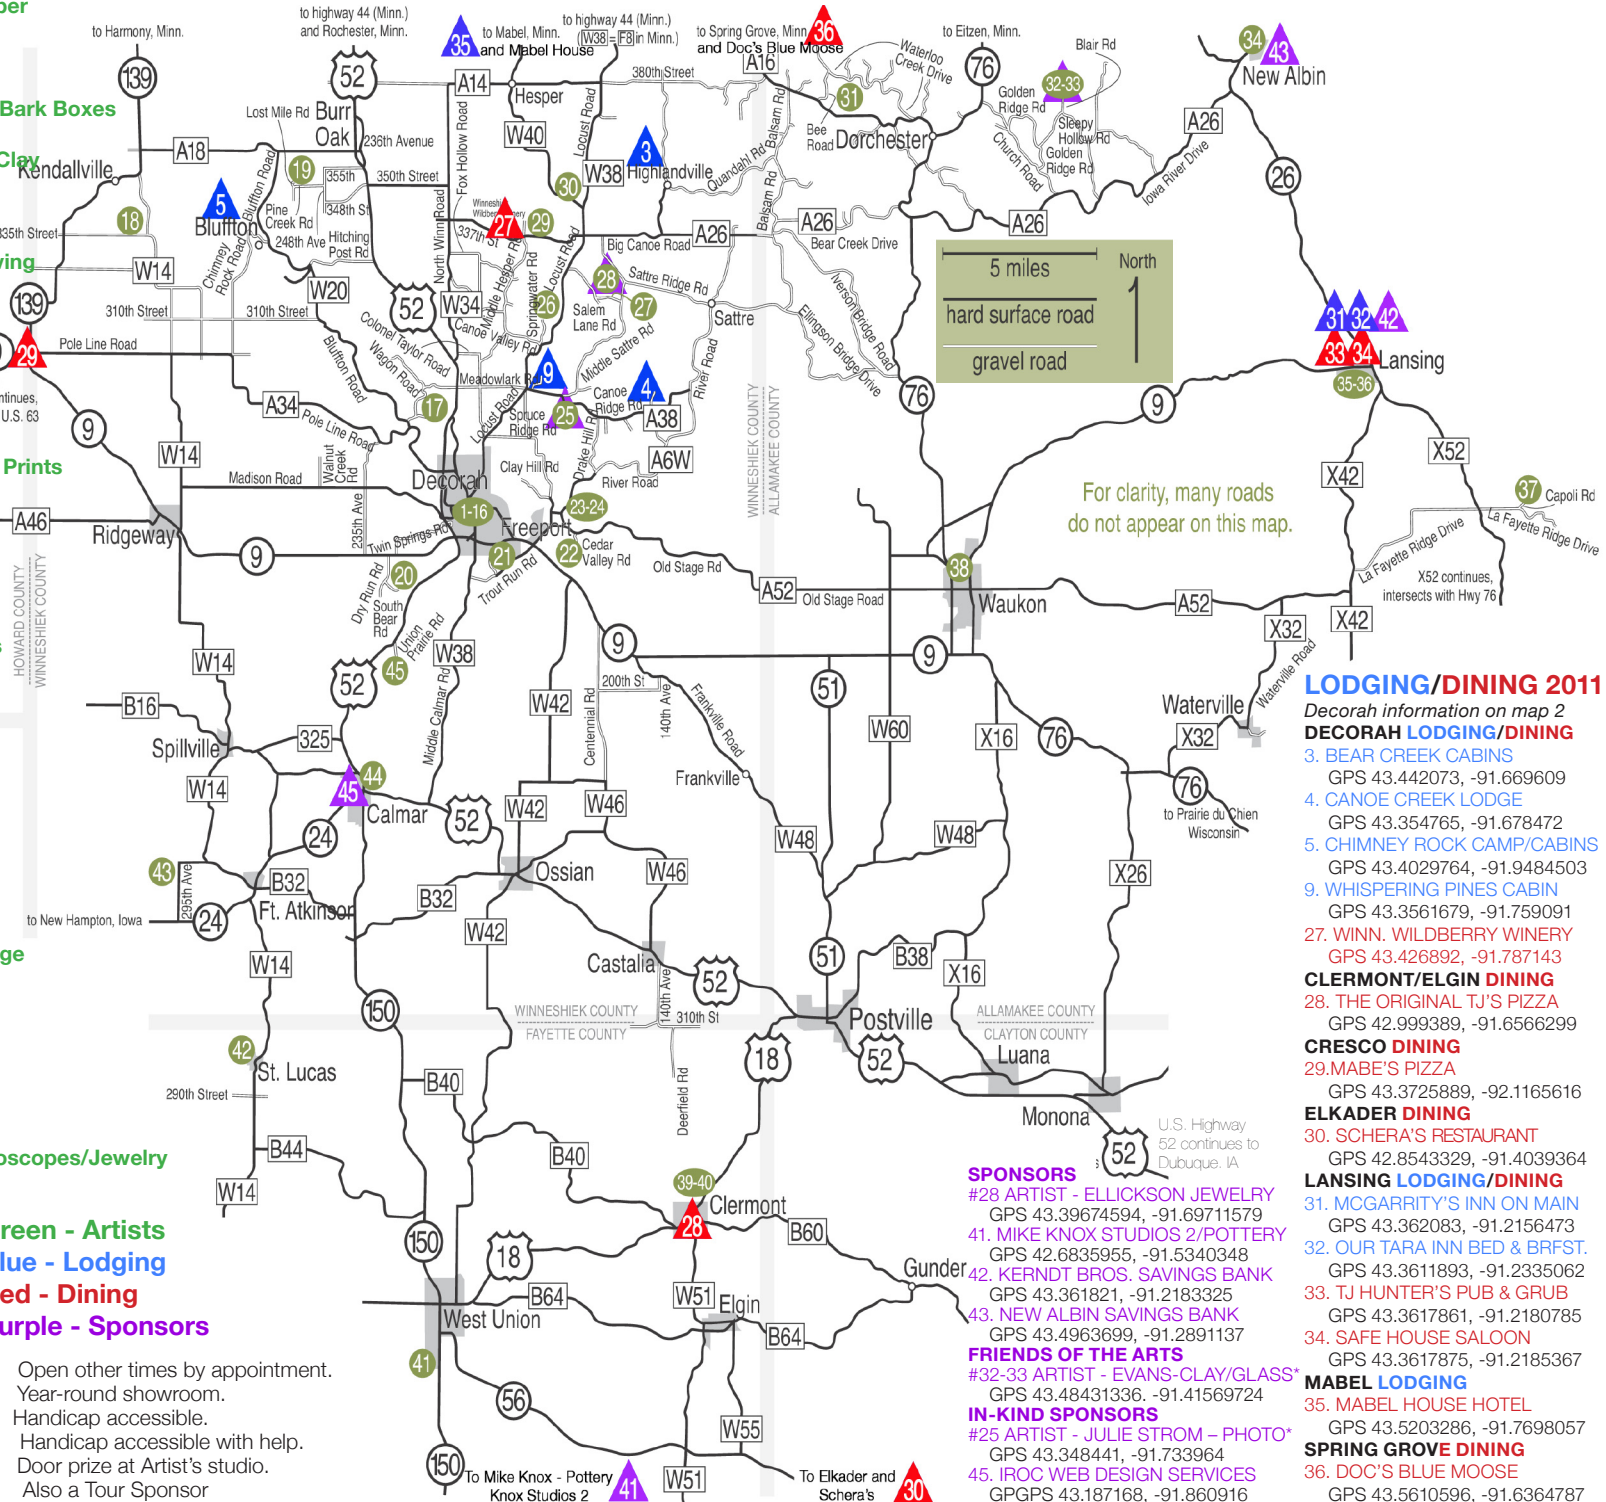

- LODGING/DINING 2011**
Decorah information on map 2
- DECORAH LODGING/DINING**
- 3. **BEAR CREEK CABINS**
GPS 43.442073, -91.669609
 - 4. **CANOE CREEK LODGE**
GPS 43.354765, -91.678472
 - 5. **CHIMNEY ROCK CAMP/CABINS**
GPS 43.4029764, -91.9484503
 - 9. **WHISPERING PINES CABIN**
GPS 43.3561679, -91.759091
 - 27. **WINN. WILDBERRY WINERY**
GPS 43.426892, -91.787143
- CLERMONT/ELGIN DINING**
- 28. **THE ORIGINAL TJ'S PIZZA**
GPS 42.999389, -91.6566299
- CRESO DINING**
- 29. **MABE'S PIZZA**
GPS 43.3725889, -92.1165616
- ELKADER DINING**
- 30. **SCHERA'S RESTAURANT**
GPS 42.8543329, -91.4039364
- LANSING LODGING/DINING**
- 31. **MCGARRITY'S INN ON MAIN**
GPS 43.362083, -91.2156473
 - 32. **OUR TARA INN BED & BRFS.**
GPS 43.3611893, -91.2335062
 - 33. **TJ HUNTER'S PUB & GRUB**
GPS 43.3617861, -91.2180785
 - 34. **SAFE HOUSE SALOON**
GPS 43.3617875, -91.2185367
- MABEL LODGING**
- 35. **MABEL HOUSE HOTEL**
GPS 43.5203286, -91.7698057
- SPRING GROVE DINING**
- 36. **DOC'S BLUE MOOSE**
GPS 43.5610596, -91.6364787